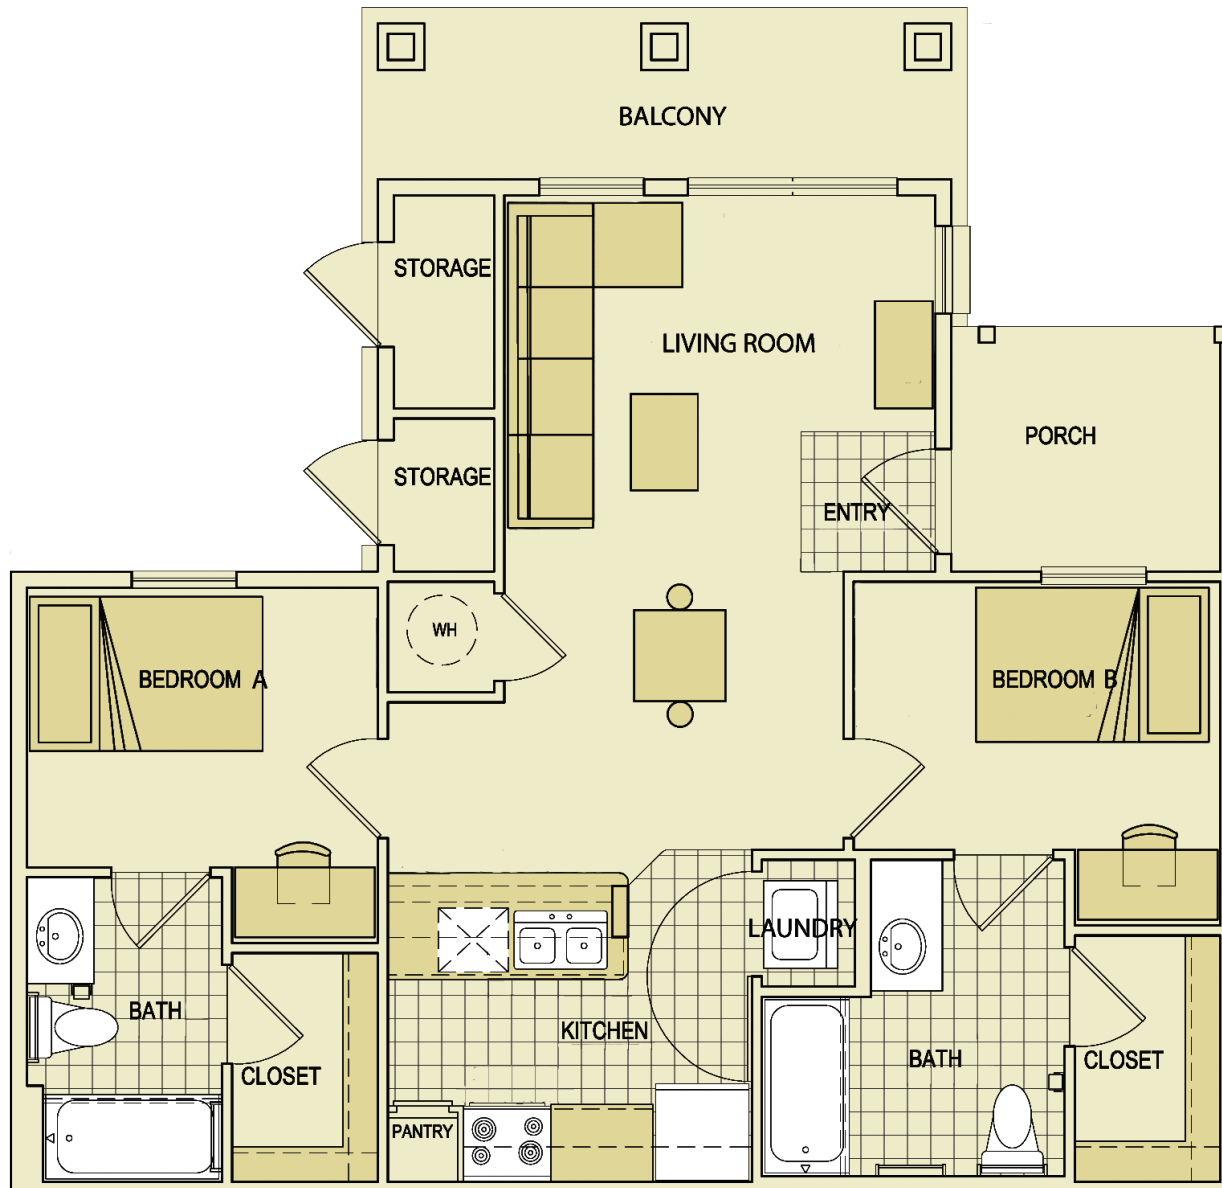

2818 Place

smart student living.com

2 Bedroom - 2 Bathroom

1300 Harvey Mitchell Parkway
College Station, TX 77840
979-696-9500
2818@PlaceProperties.com